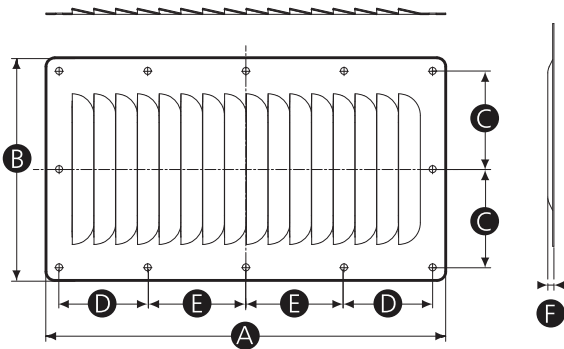

SS

**Description**

Polished single vent

**Material**

Stainless steel 304

**Finish**

Electrolytic polish

Part No.	A	B	C	D	E	F	Hole size
15428R	67	127	56	50.5	-	3.5	4
15427V	115	127	56	50.5	-	3.5	4
15425S	228	127	56	53.5	56	3.5	4