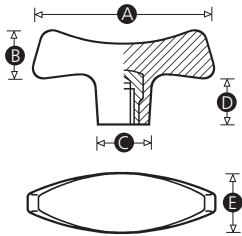

Material

Duroplast

Standard colour

Black

Finish

Matt textured

Female insert material

Brass

Part No.	A	B	C	D	E	Thread size
8865T	72	21	21	21	23	M8
4094W	72	21	21	21	23	M10