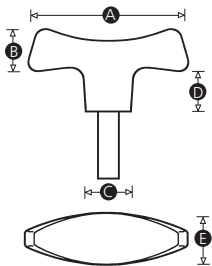

Material

Duroplast

Standard colour

Black

Finish

Matt textured

Male thread material

Zinc plated steel

Part No.	A	B	C	D	E	Thread size	Thread length (mm)
6568W	72	21	21	21	23	M8	25
11129Q	72	21	21	21	23	M10	35