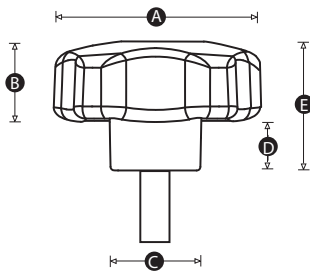

Material

High impact resistant thermoplastic

Standard colour

Black

Finish

Matt

Male thread material

Zinc plated steel or stainless steel

Cap colours

Available with caps in many different colours (MOQs apply).

Part No.	A	B	C	D	E	Thread size	Thread length (mm)	Thread material
10825W	28	16	14	9	25	M5	10	Zinc plated steel
10826S	28	16	14	9	25	M5	15	Zinc plated steel
10827Z	28	16	14	9	25	M5	20	Zinc plated steel
10828V	28	16	14	9	25	M6	10	Zinc plated steel
14311T	28	16	14	9	25	M6	15	Stainless steel
14293Z	28	16	14	9	25	M6	20	Zinc plated steel
14312P	28	16	14	9	25	M6	20	Stainless steel
10836W	40	17	18	12	29	M6	15	Zinc plated steel
11181R	40	17	18	12	29	M6	20	Zinc plated steel
14294V	40	17	18	12	29	M6	25	Zinc plated steel
14313W	40	17	18	12	29	M6	25	Stainless steel
10839V	40	17	18	12	29	M8	15	Zinc plated steel
14295R	40	17	18	12	29	M8	20	Zinc plated steel
10840R	40	17	18	12	29	M8	25	Zinc plated steel

Continued overleaf »