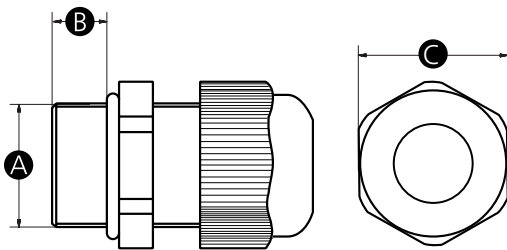

Material

UL approved nylon claw, UL94-V2. NBR o-ring, NBR hermetic seal

IP rating

IP68

Temperature

Static state: -40°C to 100°C, short periods up to 120°C

Dynamic state: -20°C to 80°C, short periods up to 100°C

Part No.	A	B	C	Thread size	Cable range	Colour
16781V	12	9	16	M12*1.5	4-6.5	Black (RAL 9005)
16782R	16	9	19	M16*1.5	4.5-8.5	Black (RAL 9005)
16783Y	20	10	24	M20*1.5	6-11	Black (RAL 9005)
16784U	25	12	33	M25*1.5	10-16	Black (RAL 9005)
16785Q	32	12	36	M32*1.5	16-21	Black (RAL 9005)
16786X	40	15	46	M40*1.5	20-27	Black (RAL 9005)
16793R	12.5	9	16	PG7	4-6.5	Black (RAL 9005)
16794Y	15.2	9	19	PG9	4.5-8.5	Black (RAL 9005)
16795U	18.6	9	22	PG11	5-10	Black (RAL 9005)
16796Q	20.4	10	24	PG13.5	6-11	Black (RAL 9005)
16797X	22.5	10	27	PG16	8-13	Black (RAL 9005)
16798T	28.3	12	33	PG21	13-18	Black (RAL 9005)
16799P	37	12	42	PG29	18-25	Black (RAL 9005)
16787T	12	9	16	M12*1.5	4-6.5	Grey (RAL 7001)
16788P	16	9	19	M16*1.5	4.5-8.5	Grey (RAL 7001)