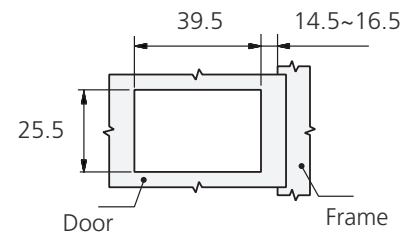

Description

Snap-in slide latch with 6mm slide movement.

Material

5% glass filled PA66

Mounting

Simple snap-in installation.

Cut out

Part No.	A	B	C	D	E	F	G	H	I	J	Colour
15934R	45	28	22	15	7	13	25	9	6.5	2	Black
16142Z	45	28	22	15	7	13	25	9	6.5	2	White