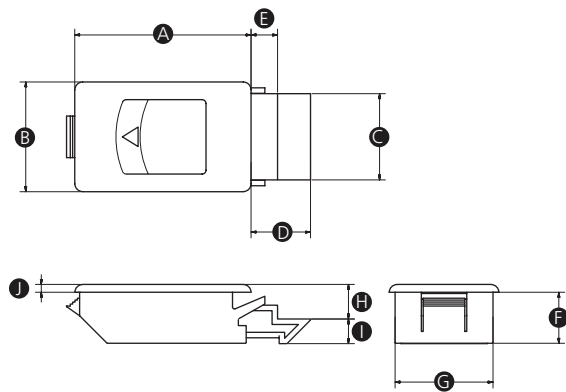

Description

Snap-in slide latch with 6mm slide movement.

Material

5% glass filled PA66

Mounting

Simple snap-in installation.

Cut out

Part No.	A	B	C	D	E	F	G	H	I	J	Colour
15934R	45	28	22	15	7	13	25	9	6.5	2	Black
16142Z	45	28	22	15	7	13	25	9	6.5	2	White