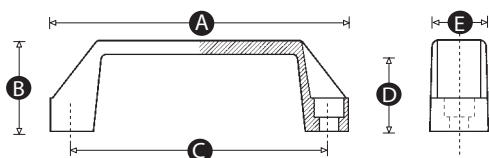

Fixing type

Plain bores for fixing with bolts from above.

Material

Reinforced nylon (15% glass filled PA6)

Standard handle colour

Black

Finish

Matt

Thread

Moulded bore

Part No.	A	B	C	D	E	Bore size (mm)
15530Q	134	41	117	35	26	6.5
4255Q	134	41	117	35	26	8.5