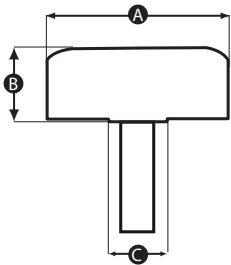

HD SS

Material

Stainless steel

Finish

Matt

Male thread material

Stainless steel

Part No.	A	B	C	Thread size	Thread length (mm)
11845X	25	10	8	M6	20
11848W	36	15	12	M8	32
11846T	36	15	12	M10	40