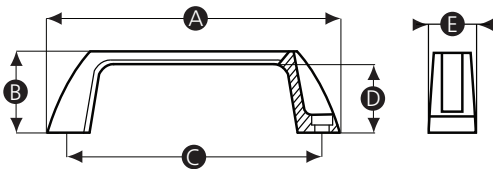

**Fixing type**

Hexagonally countersunk bore for fixing with bolts from above.

**Material**

Nylon

**Standard handle colour**

Black

**Finish**

Matt

**Thread**

Hexagonally countersunk moulded bore

Part No.	A	B	C	D	E	Bore size (mm)
12559Q	140	40	120	33	28	6.5
12560X	170	48	150	40	28	6.5