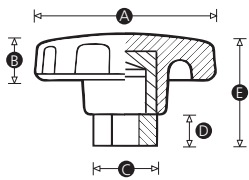

Material

Duroplast

Standard colour

Black

Finish

Gloss

Female insert material

Brass

Part No.	A	B	C	D	E	Thread size
4512V	32	11	12	8	27	M5
994R	32	11	12	8	27	M6
1004V	44	13	14	8	29	M8
1002S	44	13	14	8	29	M10