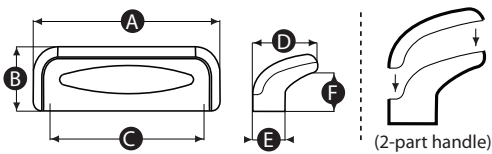

Fixing type

Plain bores for fixing with bolts from above.

Material

Nylon (PA6)

Standard colour

Black base + black cover or orange base + black cover

Thread

Moulded bore

Info

This handle consists of 2 parts: a base and a cover.

Part No.	A	B	C	D	E	F	Bore size (mm)	Cover + Base Colour
14107V	116	35	96	40	20	24	6.5	Black + Orange
14108R	116	35	96	40	20	24	6.5	Black + Black