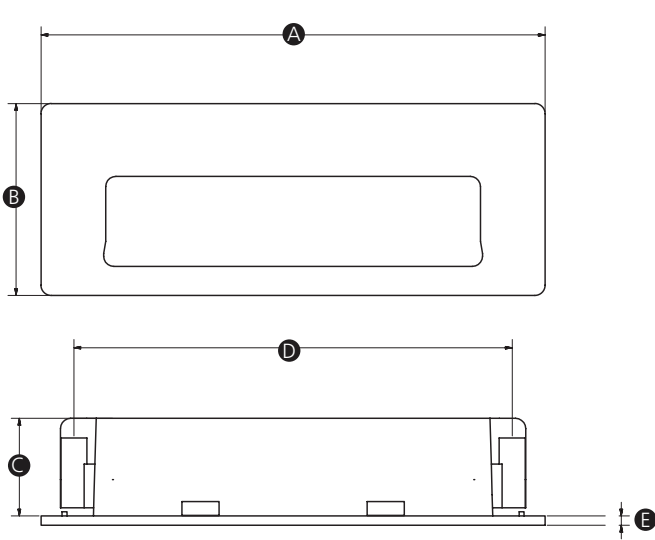

Fixing type

Quick fit, two piece, flush fitting. Complete with screws for assembly.

Material

ABS

Colour

Black

Finish

Textured matt

Part No.	A	B	C	D	E	F	G	H	I	Bore size	Panel thickness
16049T	124	47	24	107	2.3	122	64	25.5	107	3.7	1 - 1.8