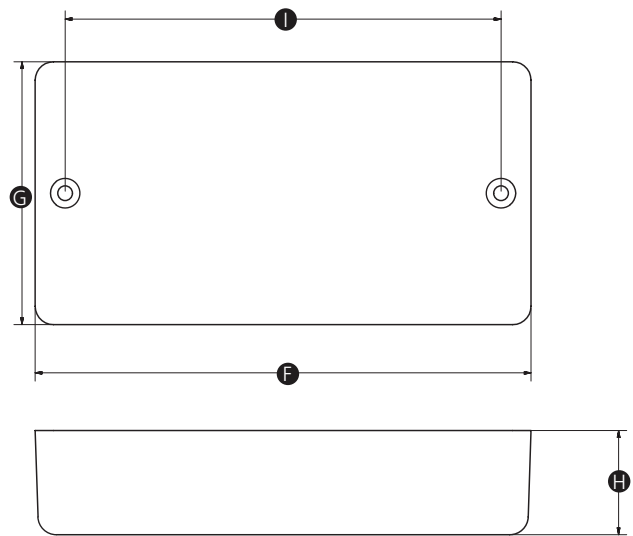

Fixing type

Quick fit, two piece, flush fitting. Complete with screws for assembly.

Material

ABS

Colour

Black

Finish

Textured matt

Part No.	A	B	C	D	E	F	G	H	I	Bore size	Panel thickness
16049T	124	47	24	107	2.3	122	64	25.5	107	3.7	1 - 1.8